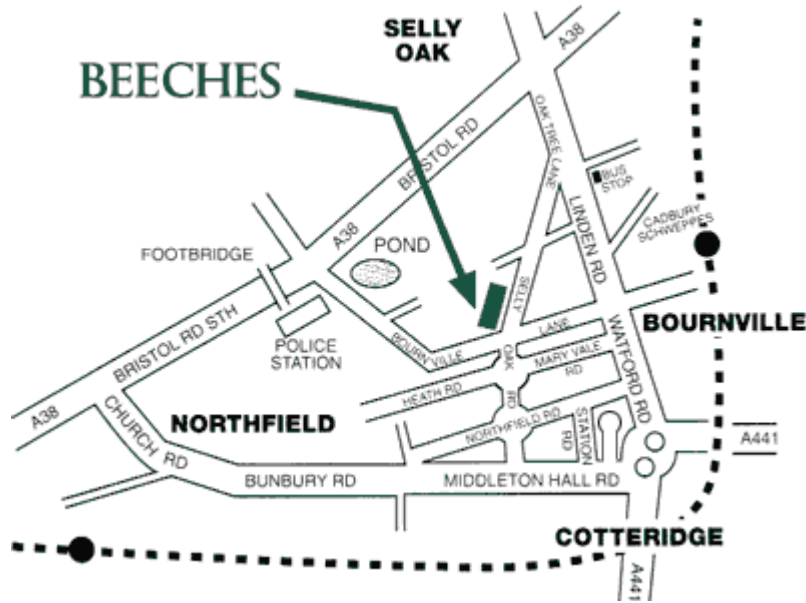

# THE BEECHES – DIRECTIONS

For Door To Door Directions & Traffic Information Use This Link: <http://www.multimap.com>

## Directions from the M6

From Junction 6 follow signs to BIRMINGHAM CITY CENTRE - A38(M). Keep in the right-hand lane onto the flyover. Stay in the right hand lane and go under three underpasses. Continue on the A38 straight on through SELLY OAK. After half a mile at the foot of a hill there is a pedestrian bridge, immediately before turn left into BOURNVILLE LANE, a Police Station is on the corner. Approximately half a mile up the hill take a left turn into SELLY OAK ROAD. The Beeches is 100 yards down on the left hand side.

## Directions from the M42

From Junction 2 turn onto A441 TO BIRMINGHAM. Continue over next four islands (becomes Pershore Road South). At the next island (you are now in Cotteridge with shops on your left) turn left into MIDDLETON HALL ROAD and you will immediately cross a pedestrian crossing. Take the third turn on the right into SELLY OAK ROAD (just before a set of pedestrian lights). Continue over two roundabouts and one crossroads. The Beeches will be 100 yards down on the left hand side.

## Directions from the M5

From Junction 4 follow A38 Birmingham signs. At island, turn left into A38 BRISTOL ROAD and continue through traffic lights at Northfield. When you pass "BOURNVILLE COLLEGE" get into right hand lane and U-turn through gap on the dual carriageway. You are now on the other side of the carriageway – take left into BOURNVILLE LANE next to a Police Station. Approximately half a mile up the hill take a left turn into SELLY OAK ROAD – THE BEECHES is 100 yards down on the left hand side.